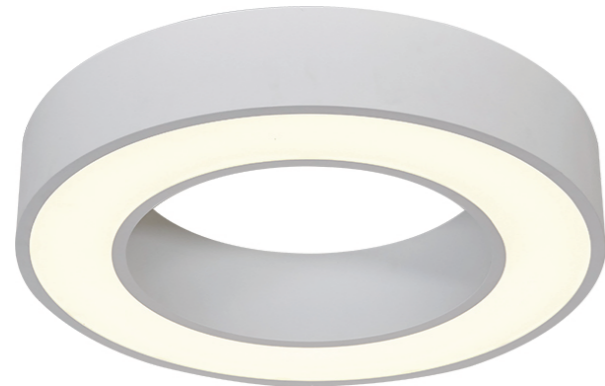

PENDANT / CEILING INSTALLATION  
**O100P RING LIGHT**

**PMMA Lens**  
 One piece laser cut

**6063 Aluminum**  
 Silver / Black clear matt anodize  
 White/Black matt powder coating  
 Customized RAL color available

Light system fitting for Sus-pendant or Ceiling Surface mounting. Extruded aluminum anodized silver with PMMArylic diffuser. Equiped Osram SMD LEDs in Warm White or Neutral White, with MeanWell Drivers for Non-Dim option. Uninterrupted lines of light for maximum uniformity and aesthetics

- ▶ Aluminum extruded and bend fixture for good heat dissipation
- ▶ Wide light distribution for shadowless
- ▶ Designed and engineered with the architectural specifier in mind
- ▶ Refined construction and classic linear illumination
- ▶ Field-adjustable stainless steel cable pendant or surface mount