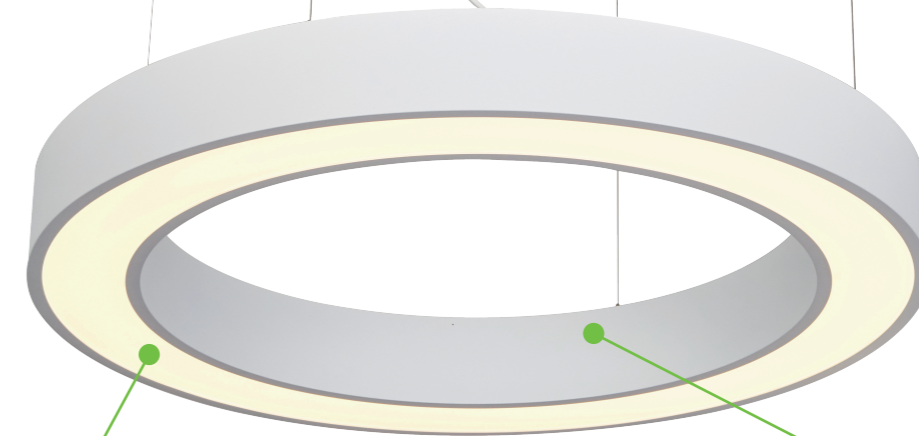

PMMA Lens
One piece laser cut

6063 Aluminum
Silver / Black clear matt anodize
White/Black matt powder coating
Customized RAL color available

	2700K	3500K	4000K	Setable White Available 1800K+6500K		
	Input Vol.	Power/pc	Lumen/pc [Light W driver]	Dimming	Lens	Dimension (D x W x H)
O10045	90-265 VAC	30W	1500 lm	0-10V/ DALI / Non-Dim	PMMA 1pc	450 x 110 x 100mm
O10060	90-265 VAC	40W	2300 lm	0-10V/ DALI / Non-Dim	PMMA 1pc	600 x 110 x 100mm
O10075	90-265 VAC	60W	3150 lm	0-10V/ DALI / Non-Dim	PMMA 1pc	750 x 110 x 100mm
O10010	90-265 VAC	72W	4150 lm	0-10V/ DALI / Non-Dim	PMMA 1pc	900 x 110 x 100mm
O10012	90-265 VAC	92W	5050 lm	0-10V/ DALI / Non-Dim	PMMA 1pc	1000 x 110 x 100mm
O10015	90-265 VAC	120W	7200 lm	0-10V/ DALI / Non-Dim	PMMA 2pcs	1500 x 110 x 100mm
O10018	90-265 VAC	140W	8100 lm	0-10V/ DALI / Non-Dim	PMMA 2pcs	1800 x 110 x 100mm

Note: The given data are typical values. Due to tolerances of the production process and the electrical components, values for light output and electrical power can vary up to 10%.
-15% luminous flux at DALI and 0/1-10V driver, and -10% Non-Dim driver.