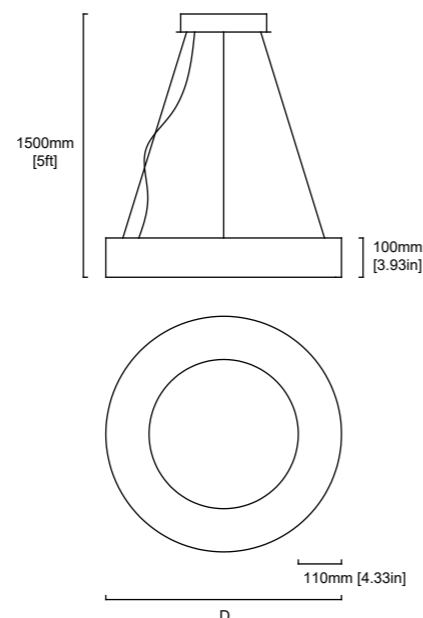

**DIMENSION**

**CANOPY INSTALLATION**

Only Apply to the fixture diameter less than 1000mm [3.2ft]

Apply to All fixtures.

**INSTRUCTIONS FOR INSTALLATION AND USE**

**WARNING:** The security of this equipment is guaranteed only with compliance of these instructions, so you must keep them. Installation and all non-routine maintenance must be carried out only by qualified personal.